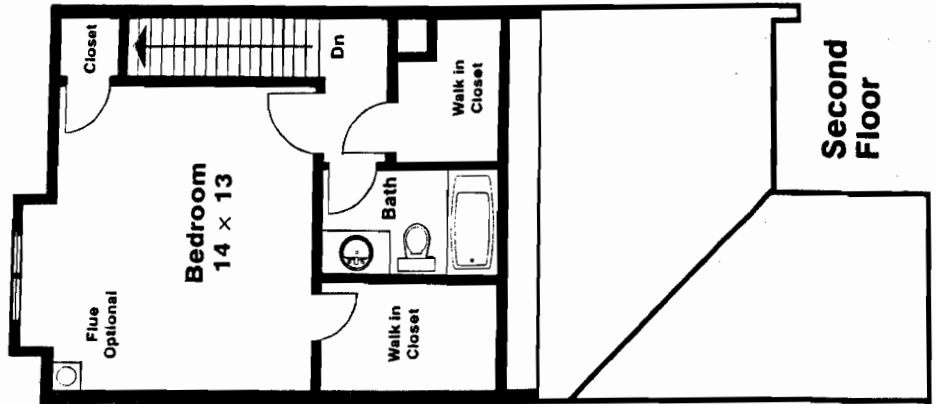

BALD EAGLE VILLAGE

Mailing Address: P.O. Box 1, Ringwood, New Jersey 07456 • 201-962-7661
Site Address: Union Valley Road, West Milford, New Jersey 07480 • 201-962-7661

THE HAWTHORNE

1737 sq. ft.

The dimensions, size, configurations and other information contained on this drawing are subject to change without notice and are meant to be illustrative only.