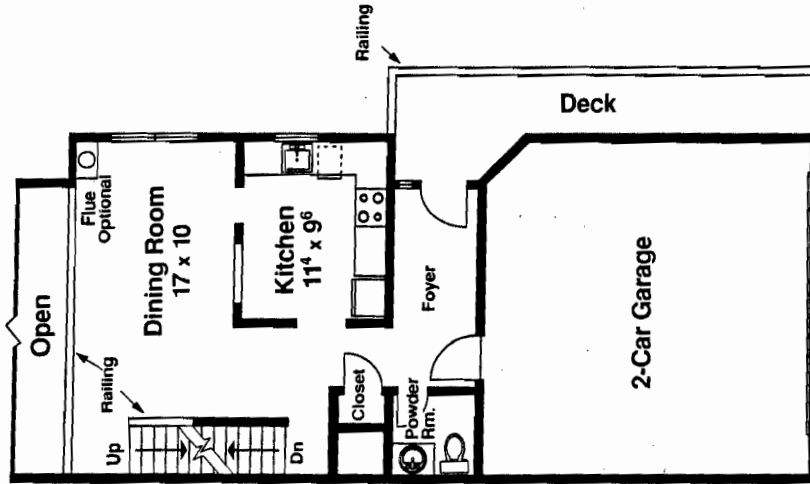

The dimensions, size, configurations and other information contained on this drawing are subject to change without notice and are meant to be illustrative only.

Mailing Address: P.O. Box 1, Ringwood, New Jersey 07456 • 201-962-7661

Site Address: Union Valley Road, West Milford, New Jersey 07480 • 201-962-7661