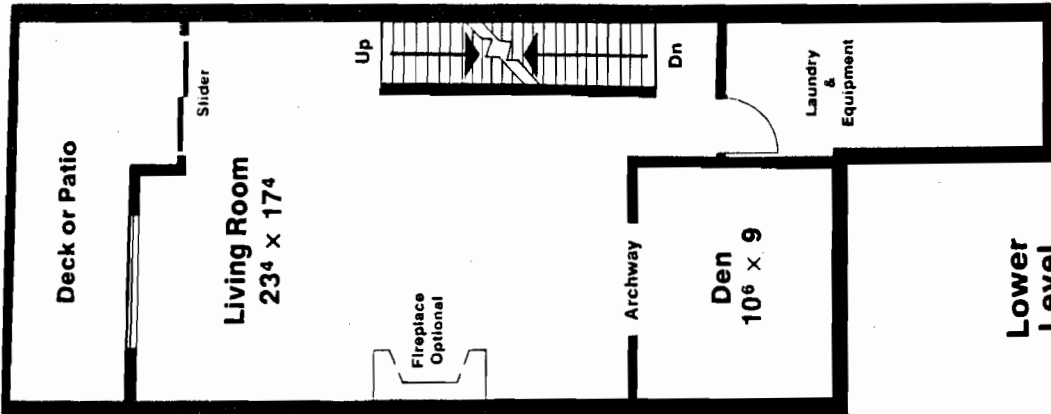

PREMIER PROPERTIES

THE DAMIANO GROUP

THE GLOUCESTER

1402 sq. ft.

The dimensions, size, configurations and other information contained on this drawing are subject to change without notice and are meant to be illustrative only.

THE HAWTHORNE

1737 sq. ft.

The dimensions, size, configurations and other information contained on this drawing are subject to change without notice and are meant to be illustrative only.

**BALD
EAGLE
VILLAGE**

First Floor

Second Floor

1986 sq. ft.

THE LEXINGTON

PREMIER PROPERTIES
THE DAMIANO GROUP

The dimensions, size, configurations and other information contained on this drawing are subject to change without notice and are meant to be illustrative only.