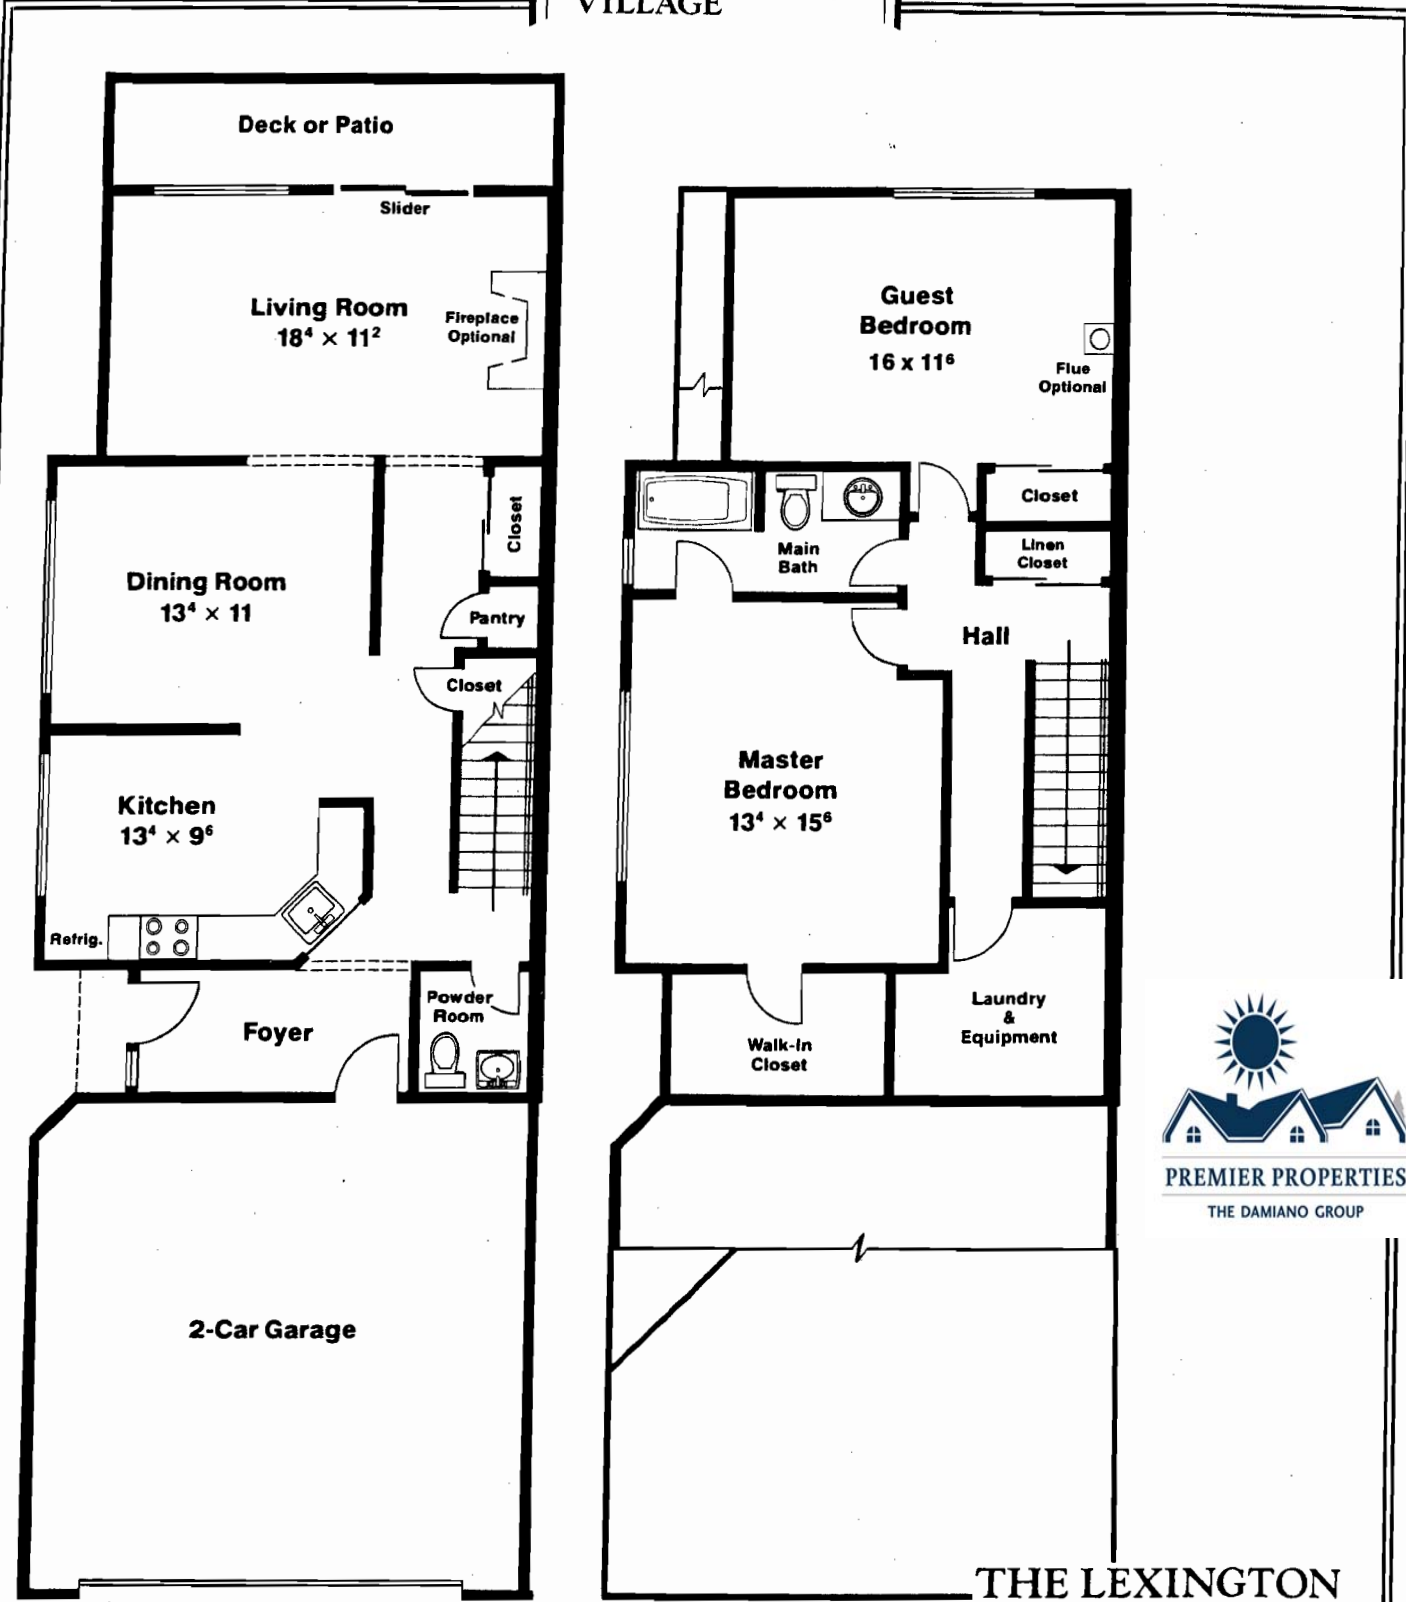

**BALD
EAGLE
VILLAGE**

First Floor

Second Floor

1986 sq. ft.

THE LEXINGTON

PREMIER PROPERTIES
THE DAMIANO GROUP

The dimensions, size, configurations and other information contained on this drawing are subject to change without notice and are meant to be illustrative only.

Mailing Address: P.O. Box 1, Ringwood, New Jersey 07456 • 201-962-7661
Site Address: Union Valley Road, West Milford, New Jersey 07480 • 201-962-7661