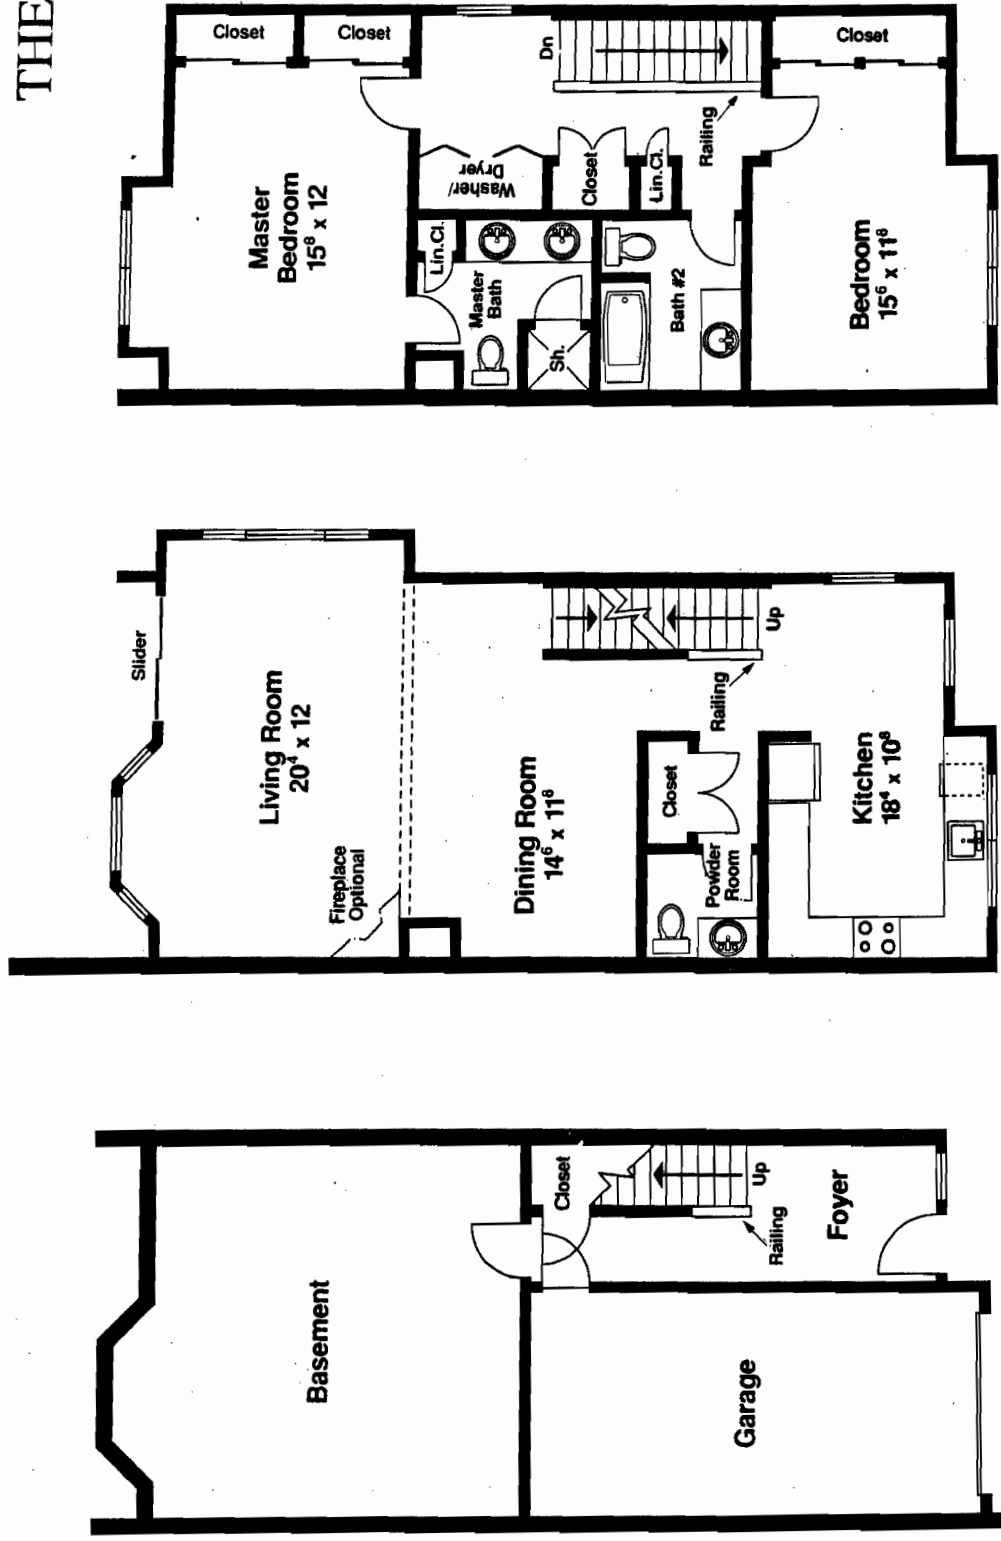

THE ALDEN

2270 sq. ft.

The dimensions, size, configurations and other information contained on this drawing are subject to change without notice and are meant to be illustrative only.

PREMIER PROPERTIES
THE DAMIANO GROUP

BALD EAGLE VILLAGE

THE AMHERST

2261 sq. ft.

Second Floor

First Floor

Lower Level

The dimensions, size, configurations and other information contained on this drawing are subject to change without notice and are meant to be illustrative only.