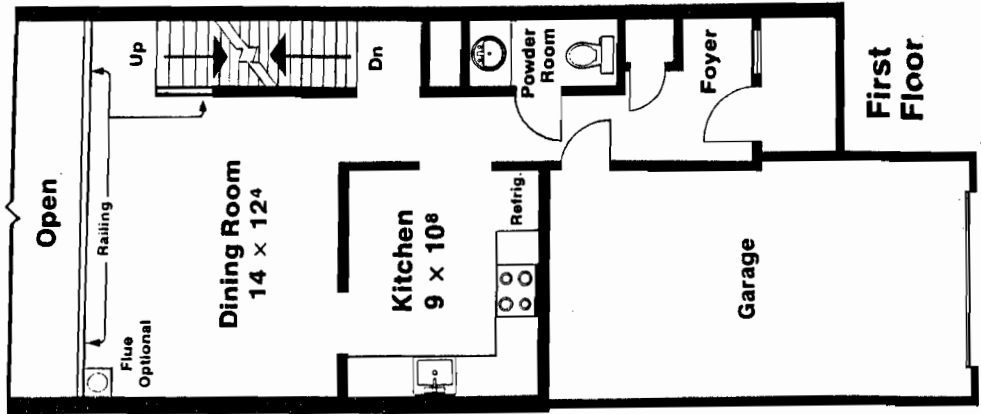

BALD EAGLE VILLAGE

Mailing Address: P.O. Box 1, Ringwood, New Jersey 07456 • 201-962-7661
Site Address: Union Valley Road, West Milford, New Jersey 07480 • 201-962-7661

THE HAWTHORNE

1737 sq. ft.

The dimensions, size, configurations and other information contained on this drawing are subject to change without notice and are meant to be illustrative only.