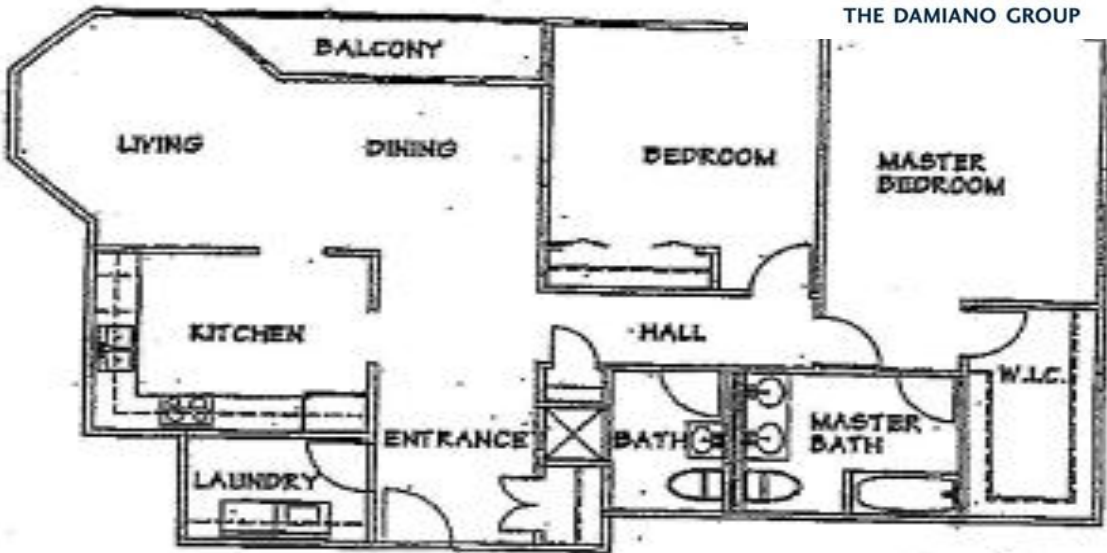

Mountain Ridge Tower
The Buckingham

- * 2 Bedrooms
- * 2 Bathrooms
- * End Unit
- * Octagon Shaped Living Room
- * Balcony
- * 1,298 Square Feet + or -

Copyright©
Permission must be granted for use or download from:

PREMIER PROPERTIES

THE DAMIANO GROUP

2 Bedroom End Unit
1,298 Square Feet + ;